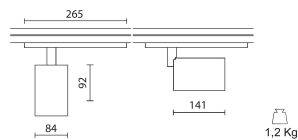

710-369B-16 Perfetto Puro
LKM DALI Zoom 29W
3000K CRI90

Design:

IP 20

Product Code	Color
--------------	-------

710-369B-16	Black
-------------	-------

General specifications

Product type	Track lights
Mounting type	LKM 3-phase track DALI
Indoor/Outdoor light	Indoor
Description	Track light for LKM DALI 3-phase electrified tracks, specially developed for high efficiency COB LEDs. The rotation of the internal snoot modifies the beam angle from 16° to 45°. The group of switches Dip Switch allows the selection of different steps of wattage (13-15-17-19-21-23-25-27-29W)

Light distribution	Symmetric
Emission	Direct
Orientation	It can rotate up to 355° around the vertical axis and pivot up to 90° upwards.
Light beam	16° to 45°

Weight and dimension

Length (mm)	131
Width (mm)	213
Diameter (mm)	84
Weight (Kg)	1.2